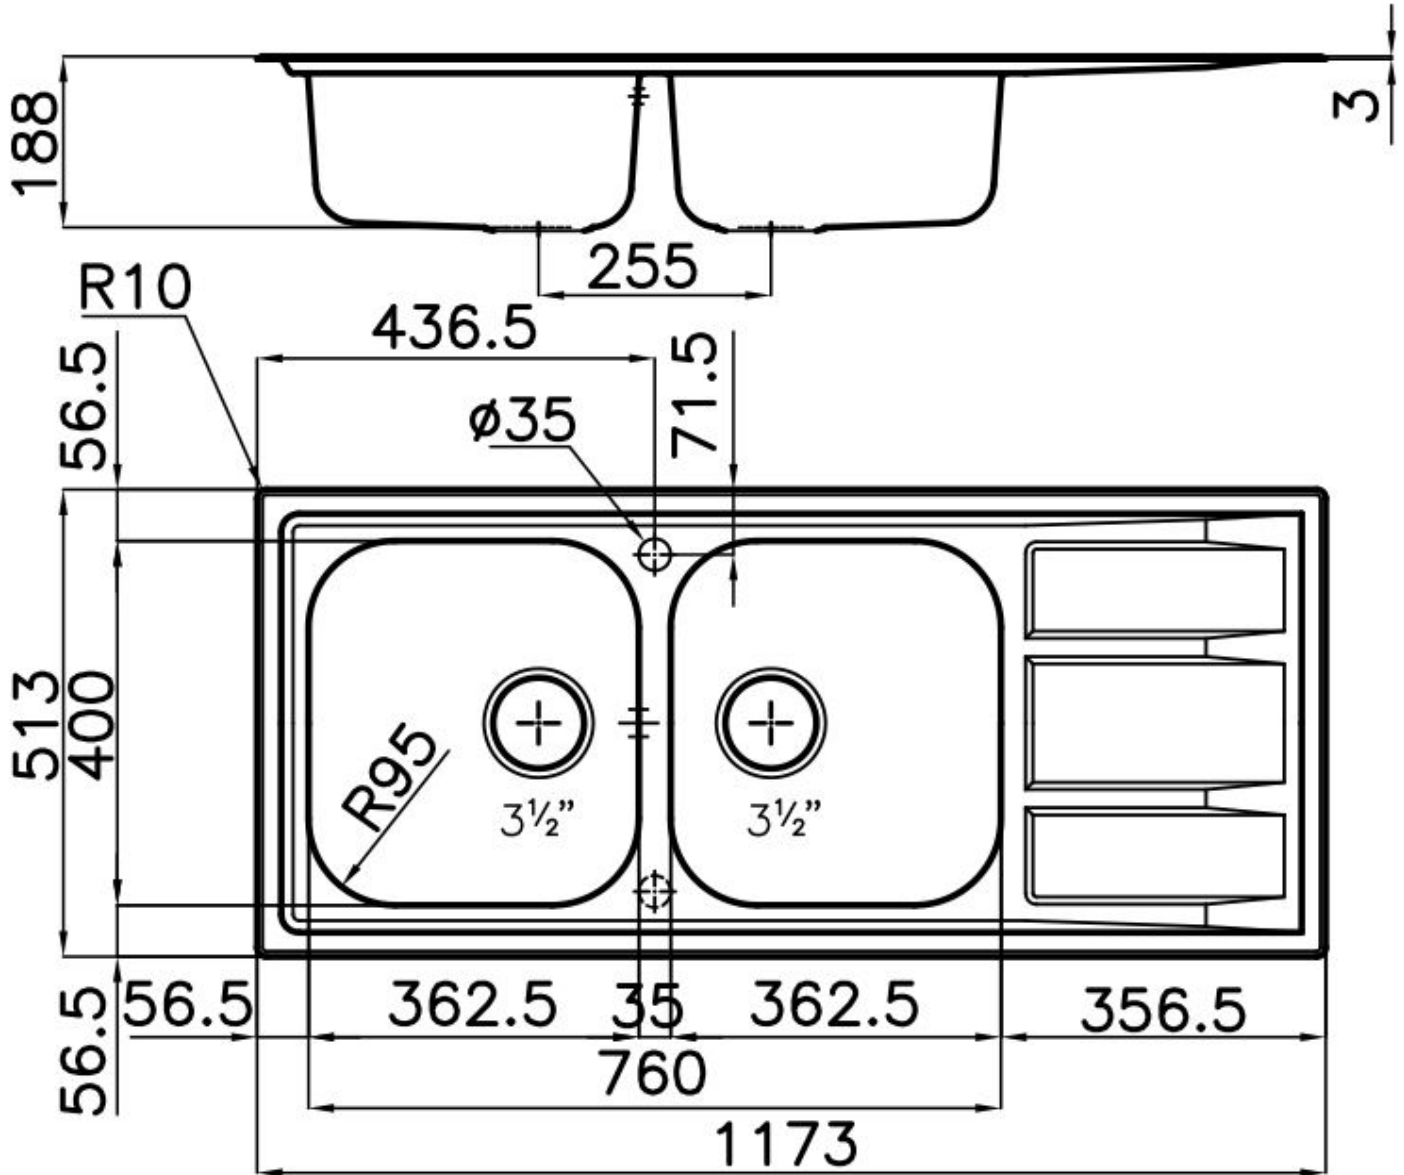

TECHNICAL DATA